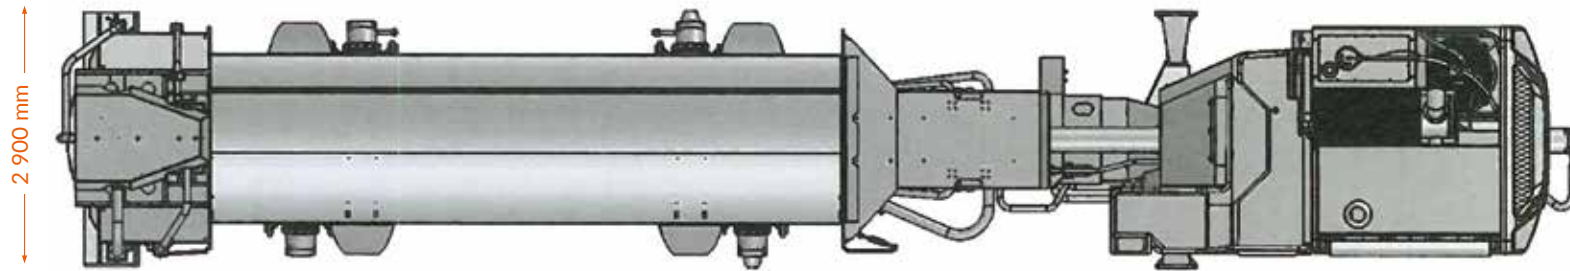

.Konkeror 700

.Contact

LEFORT S.A.
Rue Tahon, 1 a
6041 - Gosselies
Belgium

T. + 32 71 35.16.09
@. info@lefort.com