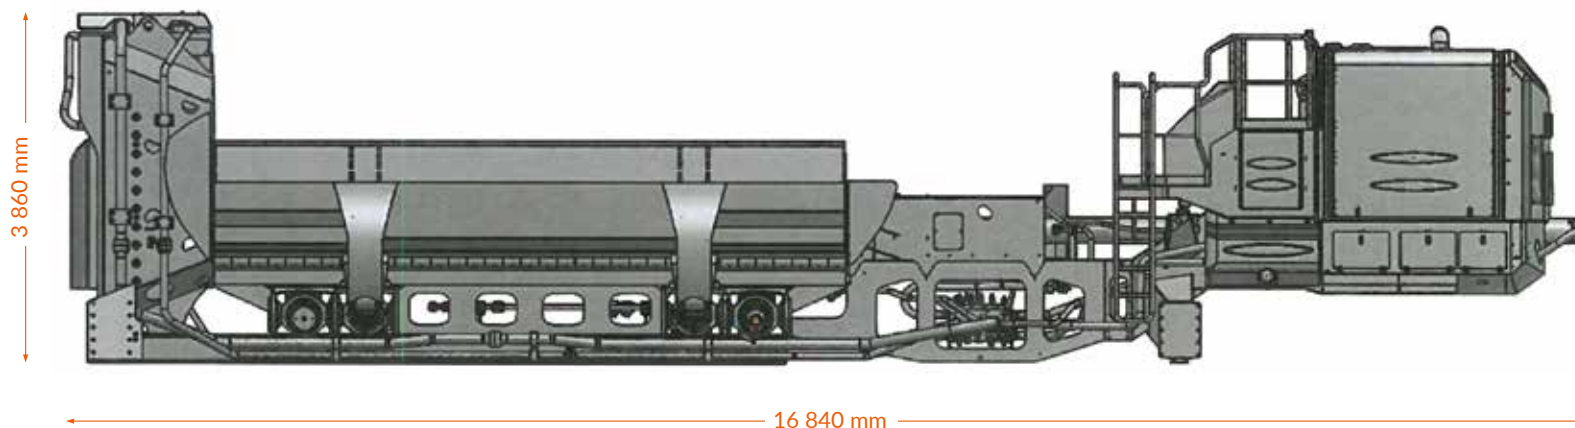

.Konkeror 700

BOX 967 TS

.700

SPECIFICATIONS

Cutting force	700 T
Hold down force	180 T
Box closing force	2 x 325 T
Pusher ram force	180 T
Cutting width	940 mm
Box length	7000 mm

Box section opened	2850 mm
Box section closed	940 x 600 mm
Hydraulic oil tank capacity	2000 l
Diesel tank capacity	1200 l
Total weight	74 T
Diesel power unit	400 hp