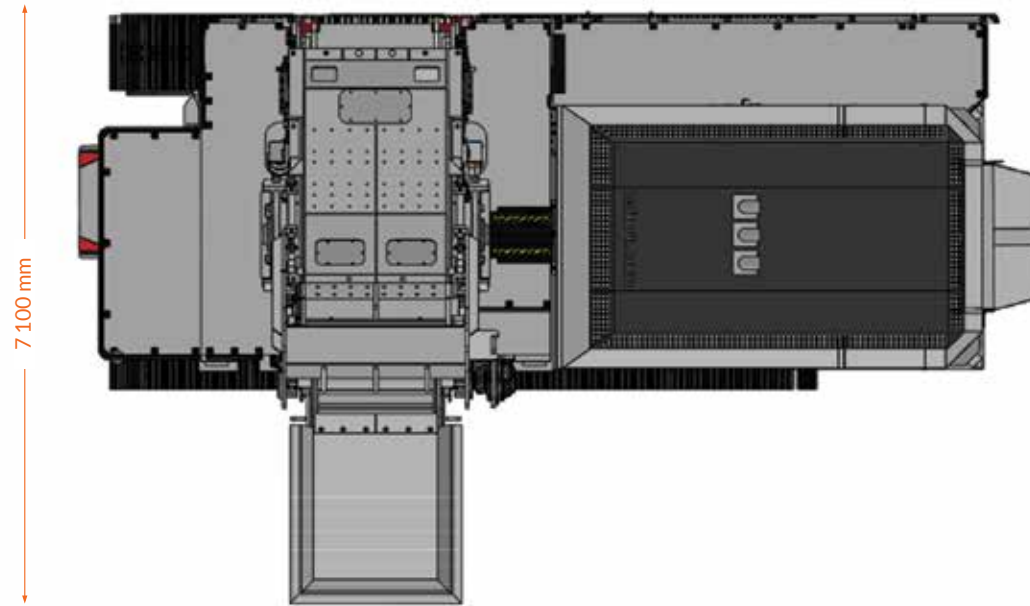

.BR 1500

.Contact

LEFORT S.A.
Rue Tahon, 1 a
6041 - Gosselies
Belgium

T. +32 71 35.16.09
@. info@lefort.com