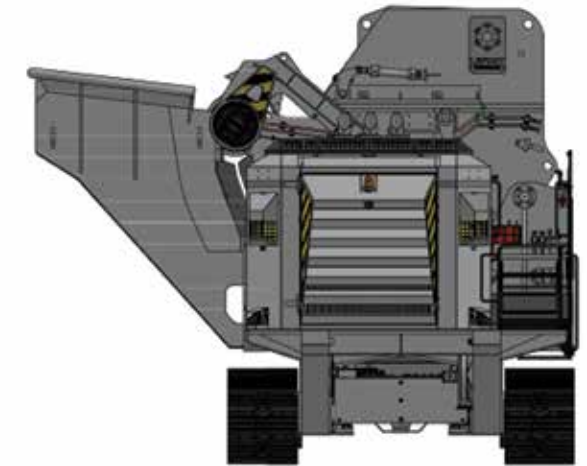

.BR 1500

.1500

SPECIFICATIONS

Power	800 ch / 600 kW
Feed Opening	1620 x 720 mm
Speed of rotation	Variable

Shredder Weight	145 T
-----------------	-------

These features are not contractual. LEFORT reserves the right to modify its specifications without any prior notice.