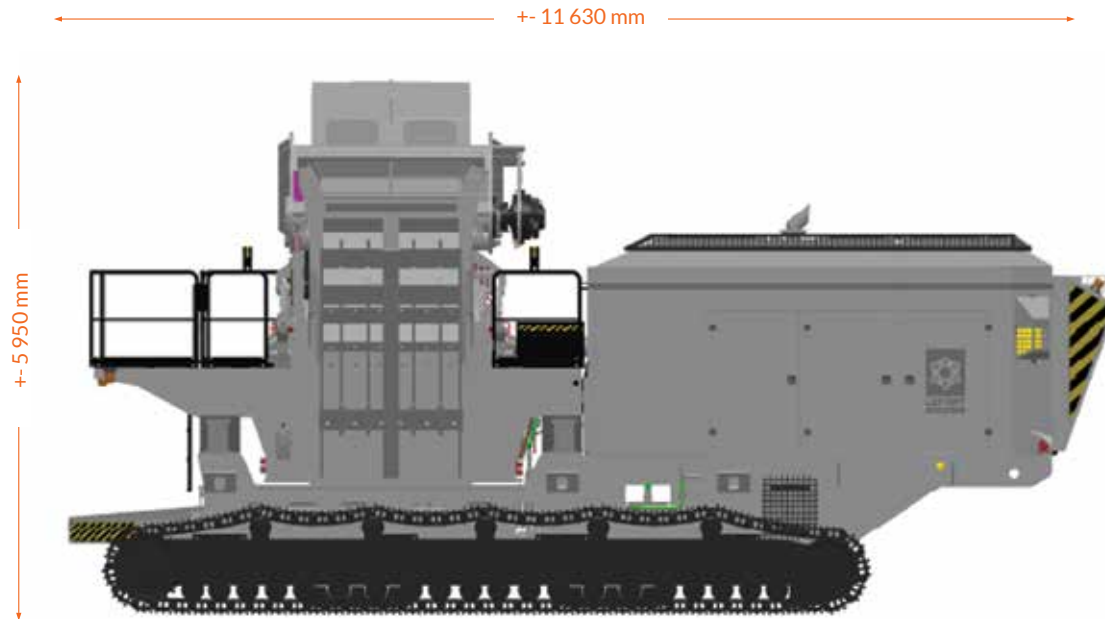

.BR 1500

.1500

SPECIFICATIONS

Power	800 ch / 600 kW
Feed Opening	1620 x 720 mm
Speed of rotation	Variable

Shredder Weight	145 T
-----------------	-------

These features are not contractual. LEFORT reserves the right to modify its specifications without any prior notice.