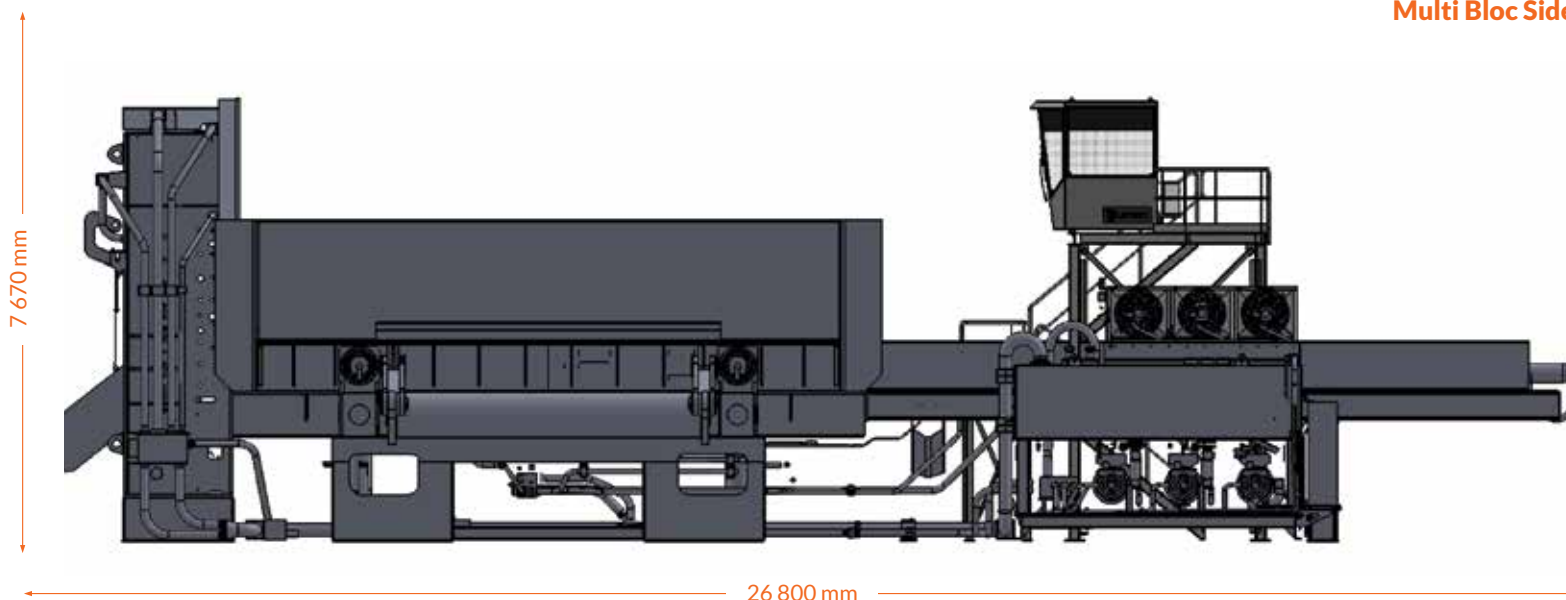

.Koloss 1450 BL

Multi Bloc Side Compression

.1450 BL

SPECIFICATIONS

Cutting force	1450 T
Hold down force	400 T
Lid force	600 T
Side cylinder force	800 T
Pusher ram force	180 T
Box length	10000 mm
Cutting width	980 mm

Box section opened	2600 mm
Box section closed	980 x 850 mm
Hydraulic oil tank capacity	10000 l
Total weight	± 400 T
Electric power unit	3 x 200 kW

These features are not contractual. LEFORT reserves the right to modify its specifications without any prior notice.