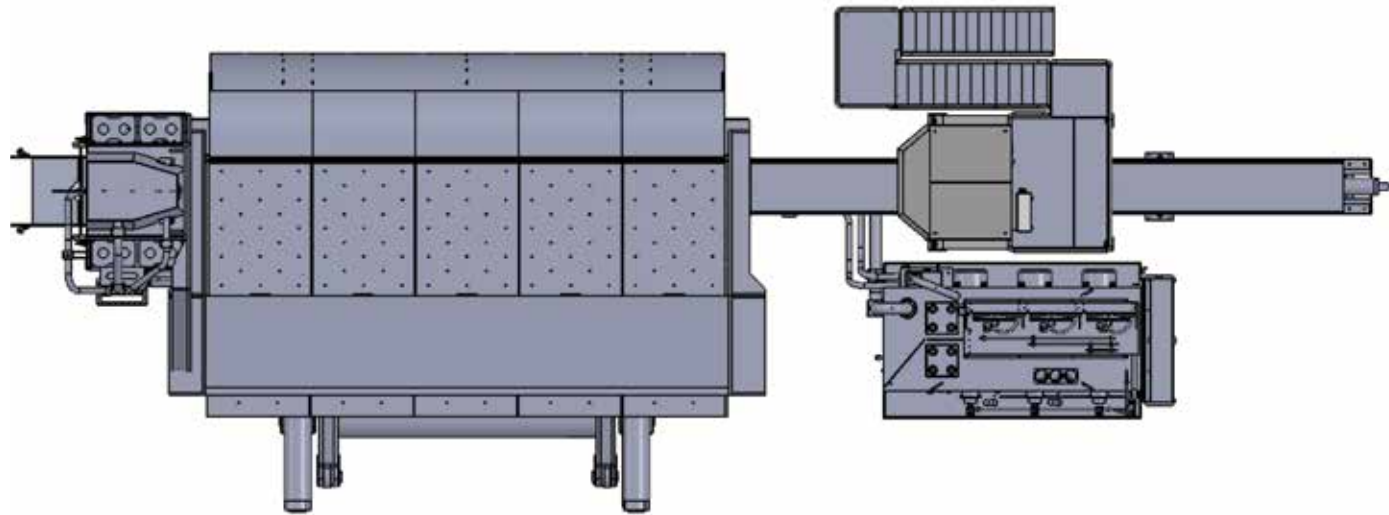

.Koloss 1450 BL

9 760 mm

.Contact

LEFORT S.A.
Rue Tahon, 1 a
6041 - Gosselies
Belgium

T. + 32 71 35.16.09
@ info@lefort.com