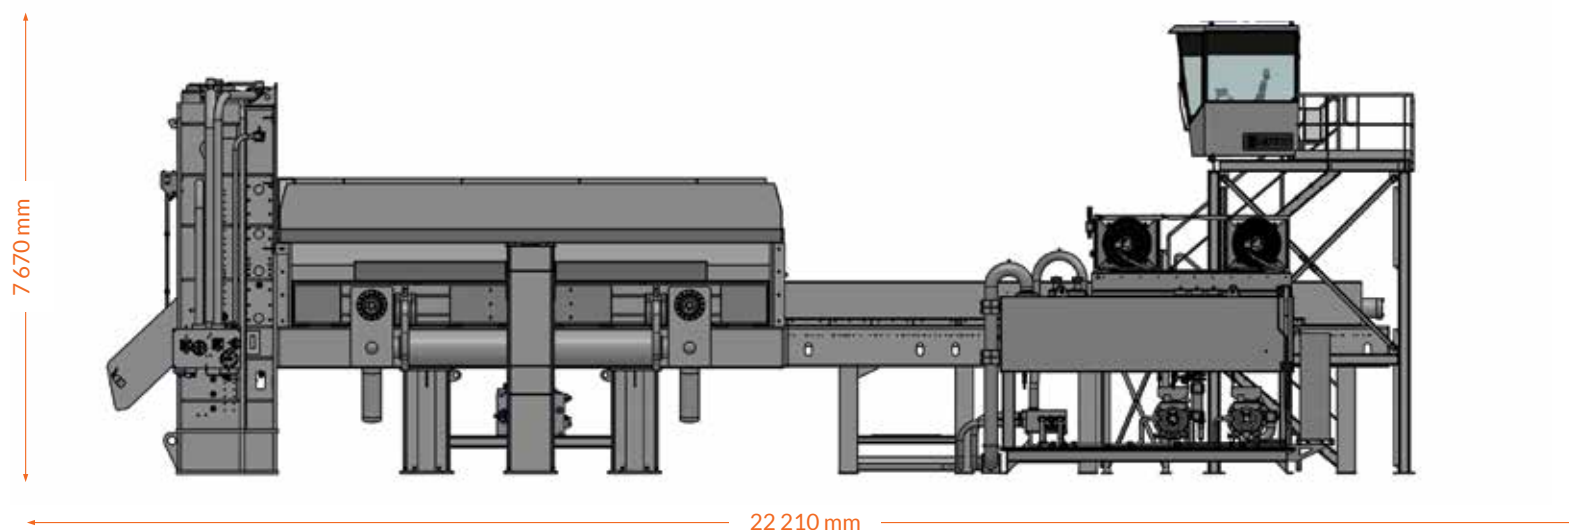

# .Koloss 1300 BL

Multi Bloc Side Compression

### SPECIFICATIONS

Cutting force	1300 T
Hold down force	300 T
Lid force	350 T
Side cylinder force	400 T
Pusher ram force	180 T
Box length	8000 mm
Cutting width	900 mm

Box section opened	2350 mm
Box section closed	900 x 750 mm
Hydraulic oil tank capacity	10000 l
Total weight	360 T
Electric power unit	2 x 200 kW