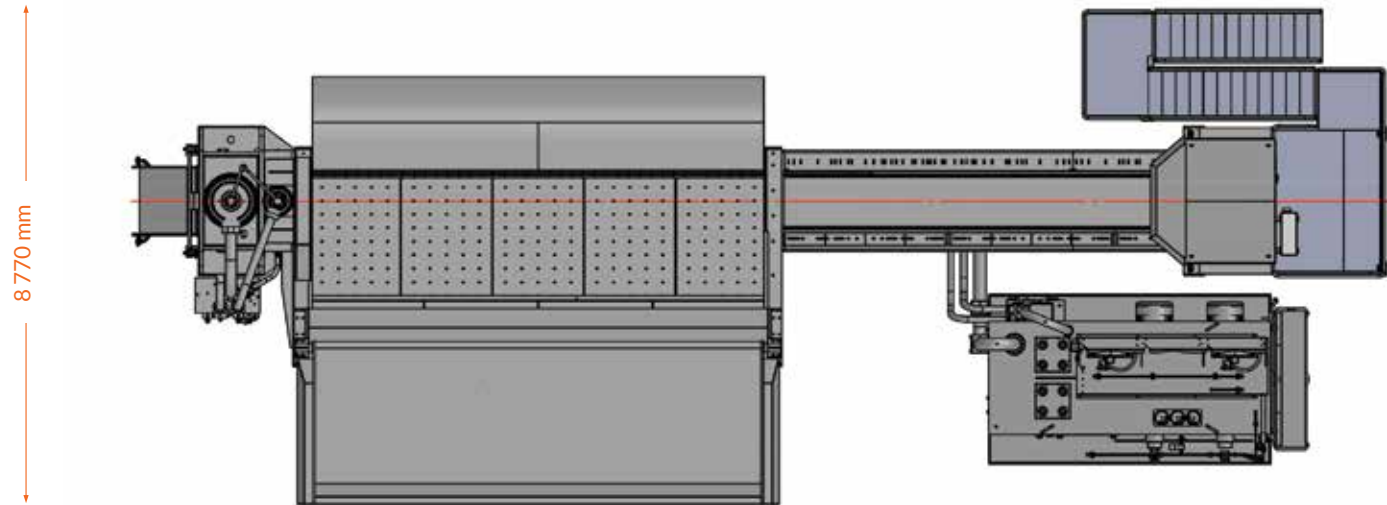

.Koloss 1300 BL

.Contact

LEFORT S.A.
Rue Tahon, 1 a
6041 - Gosselies
Belgium

T. + 32 71 35.16.09
@ info@lefort.com